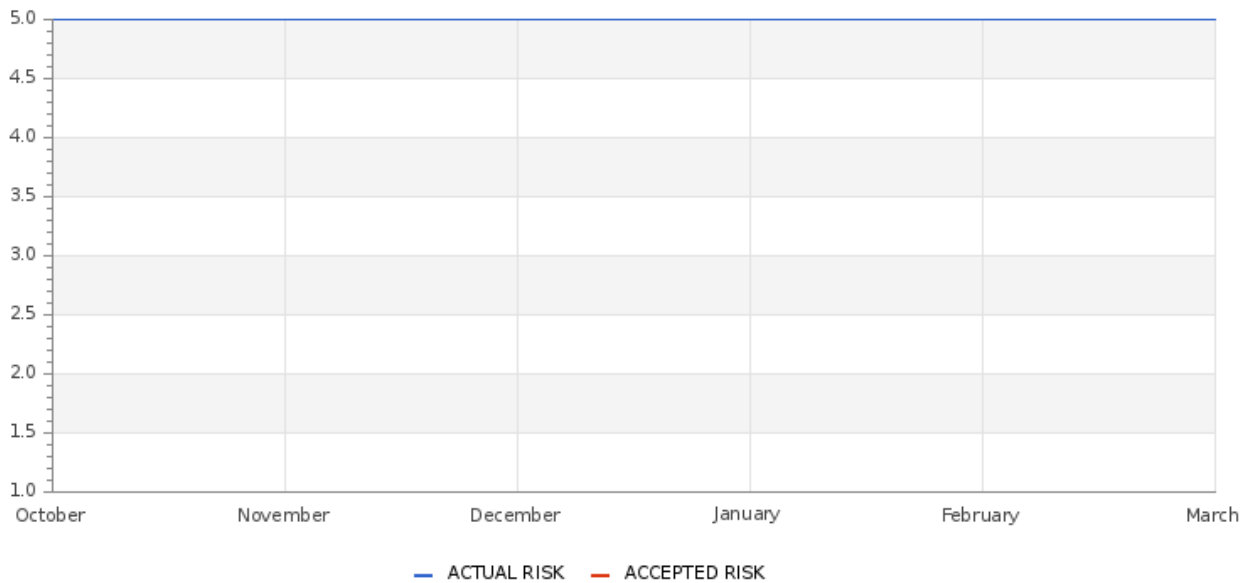

Low

Accepted Risk

n/a

Confidence

Low

Accepted & Actual Risk

BOARDROOM EXECUTIVE REPORT

Organo Judicial 04/29/2026

Hosts & Vulnerable Hosts In Last 6 Months

Total Attacks Successfully Blocked

5,854

Critical Attacks Successfully Blocked

4,327

BOARDROOM EXECUTIVE REPORT

Organo Judicial 04/29/2026

Attacks Successfully Blocked