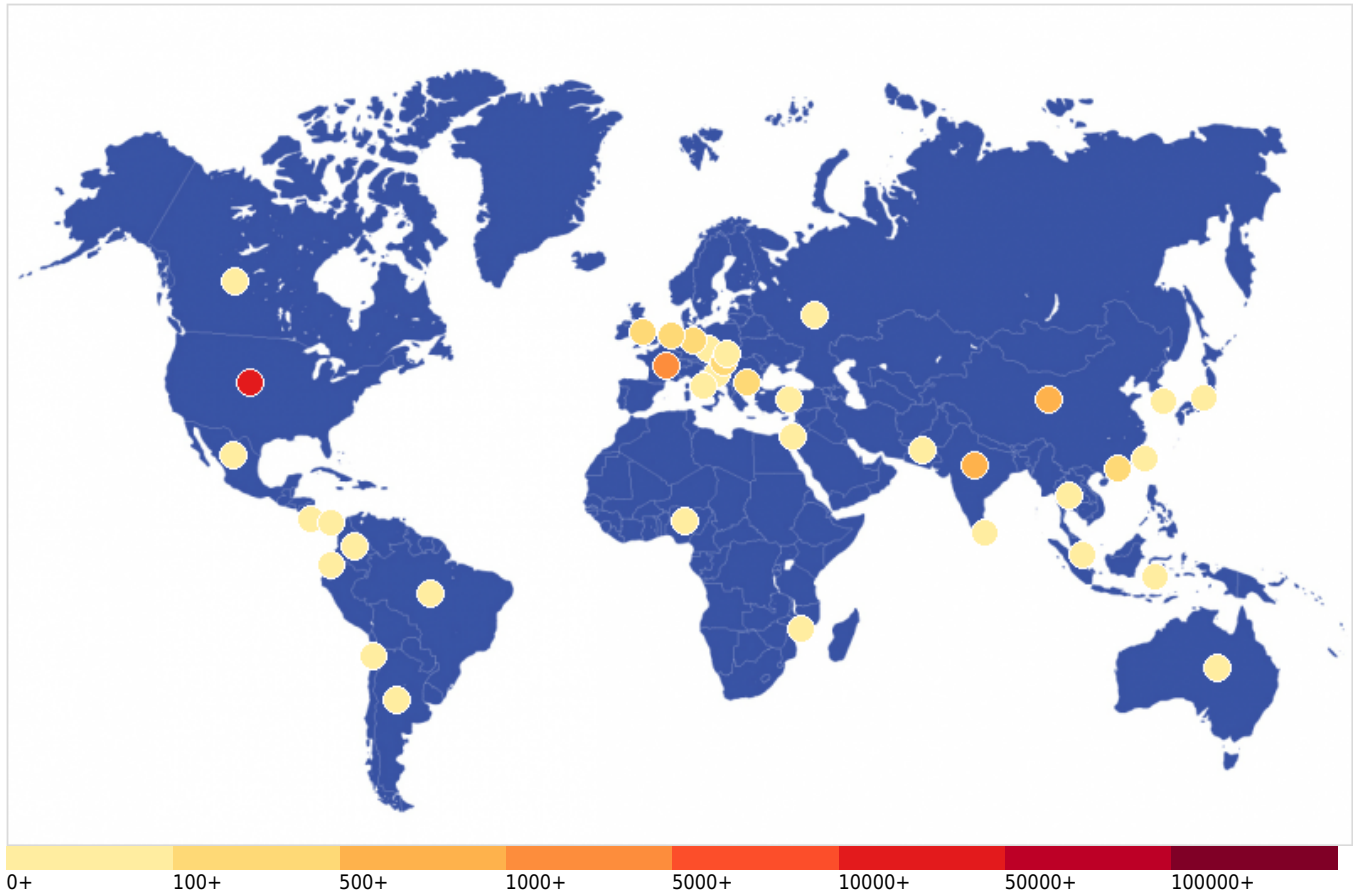

Hosts & Vulnerable Hosts In Last 6 Months

Total Attacks Successfully Blocked

5,854

Critical Attacks Successfully Blocked

4,327

BOARDROOM EXECUTIVE REPORT

Organo Judicial 04/29/2026

Attacks Successfully Blocked

Vulnerability Metric

4%

Critical Attacks Per Country In Past Week

BOARDROOM EXECUTIVE REPORT

Organo Judicial 04/29/2026

Argentina - 1	Australia - 42	Bosnia and Herzegovina - 32	Brazil - 84
Bulgaria - 152	Canada - 41	Chile - 6	China - 577
Colombia - 12	Costa Rica - 4	Czechia - 4	Ecuador - 16
France - 2,592	Germany - 245	Hong Kong - 243	Hungary - 347
India - 978	Indonesia - 4	Israel - 4	Italy - 8
Japan - 48	Mexico - 21	Mozambique - 8	Netherlands - 200
Nigeria - 18	Pakistan - 8	Panama - 66	Russia - 33
Singapore - 30	Slovakia - 4	South Korea - 6	Sri Lanka - 9
Taiwan - 10	Thailand - 78	Turkey - 56	United Kingdom - 401
United States - 10,695			