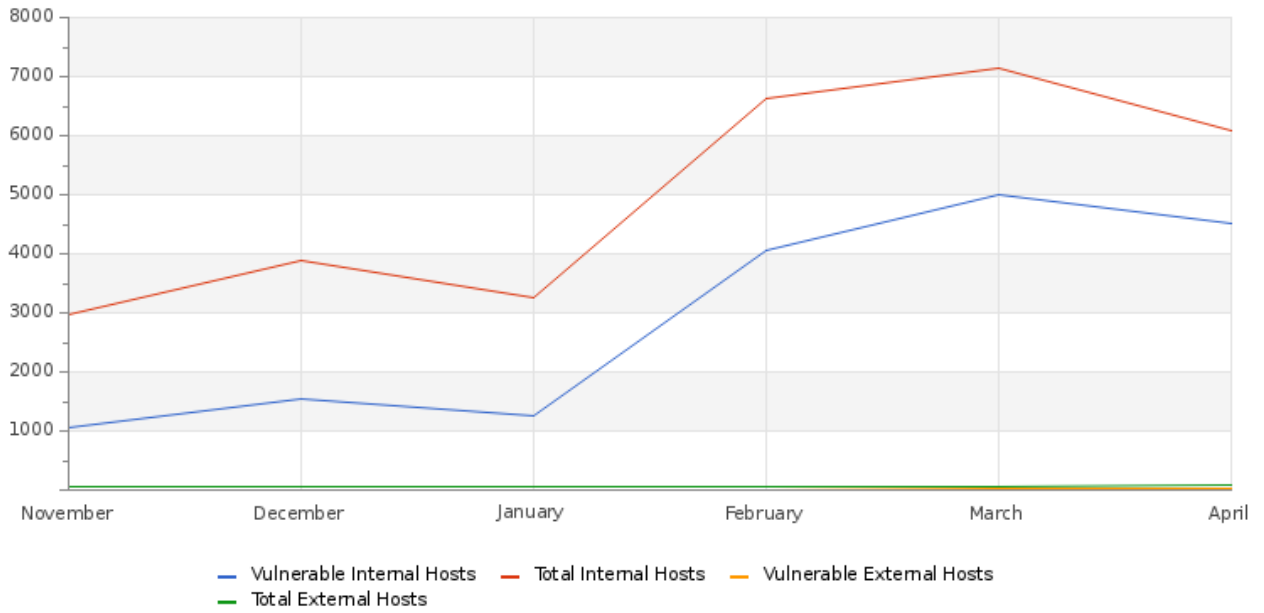

Hosts & Vulnerable Hosts In Last 6 Months

Total Attacks Successfully Blocked

5,854

Critical Attacks Successfully Blocked

4,327

BOARDROOM EXECUTIVE REPORT

Organo Judicial 04/29/2026

Attacks Successfully Blocked