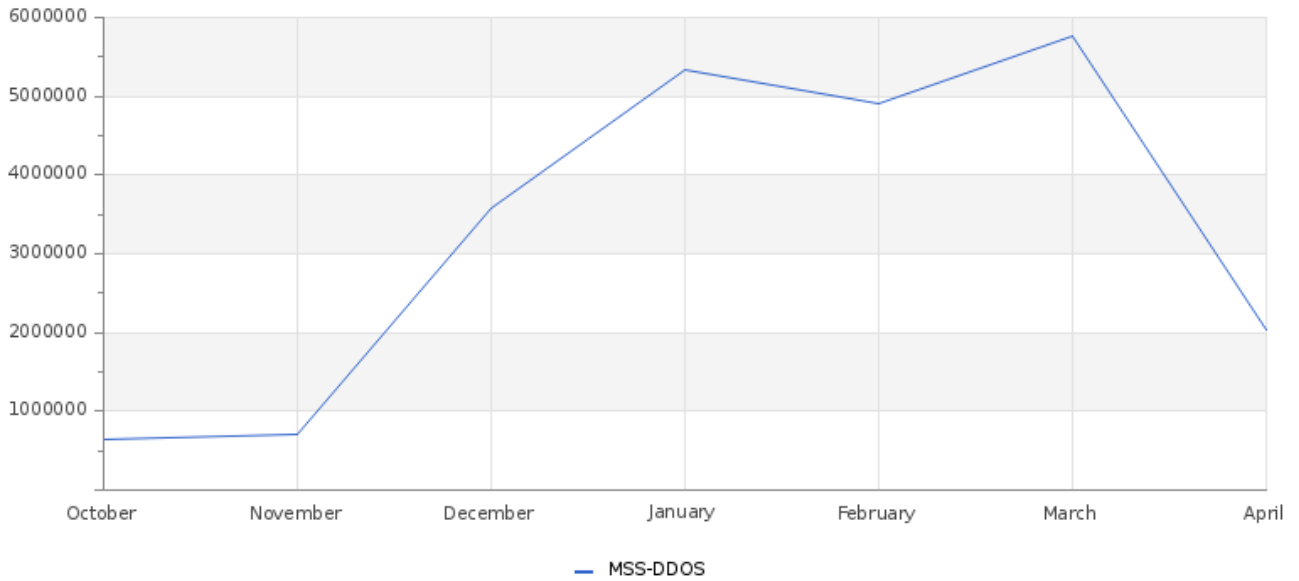

Hosts & Vulnerable Hosts In Last 6 Months

Total Attacks Successfully Blocked

5,854

Critical Attacks Successfully Blocked

4,327

BOARDROOM EXECUTIVE REPORT

Organo Judicial 04/29/2026

Attacks Successfully Blocked